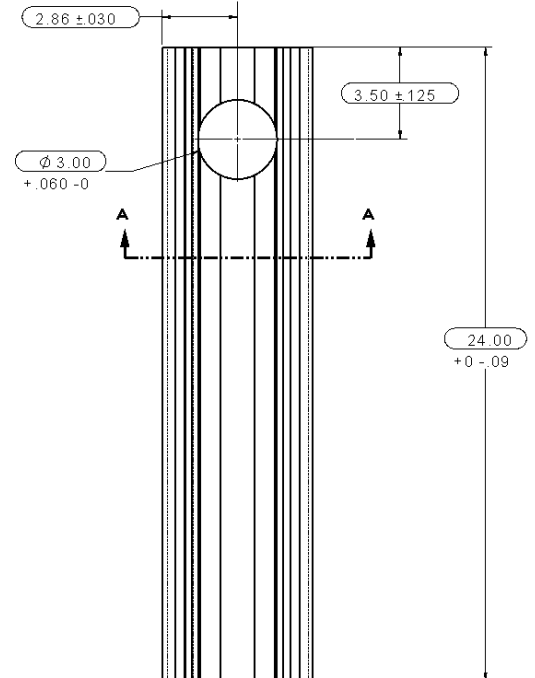

## 2' SPEE-D CHANNEL WITH BTM OUTLET

Part #: 234  
Material: PVC  
Color: # Gray  
Fits: 2" Sch. 40 pipe, 3" and 4" sewer and drain pipe  
UV Inhibitors.