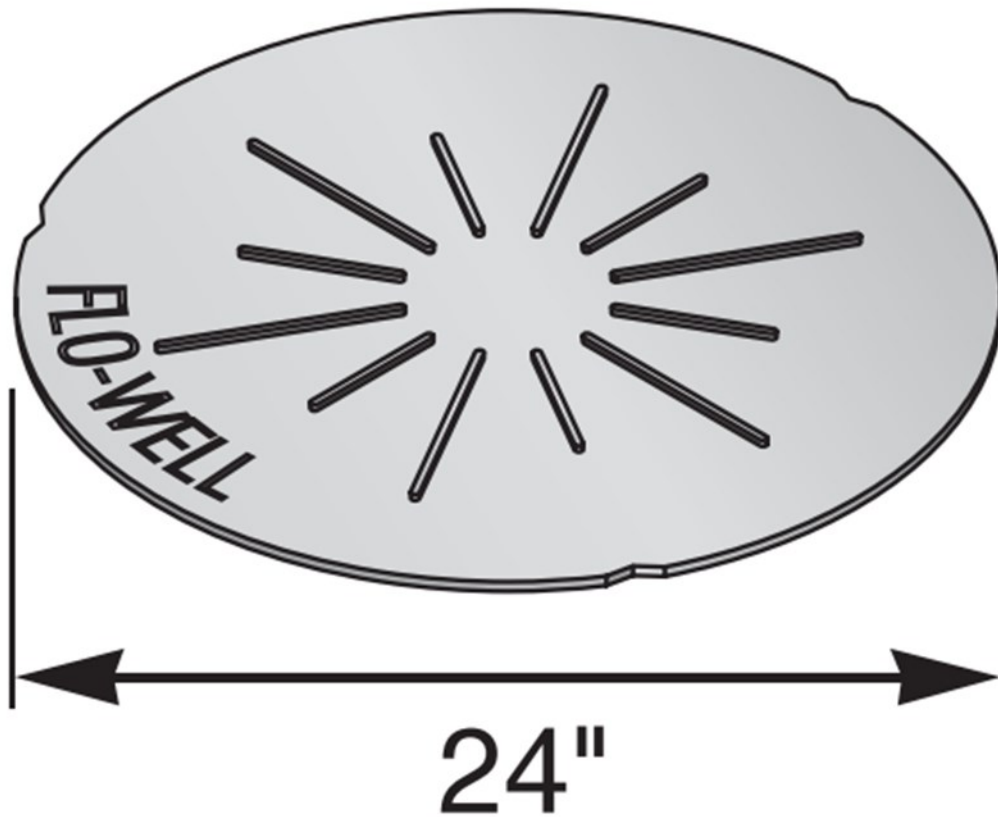

FLO-WELL[®] BOTTOM

Part #: FWBP24

Material: UV Protected High Density Polypropylene
(HDPE)

Colors: Black

Weight: 3.41 lbs each

Fits: Part #FWAS24