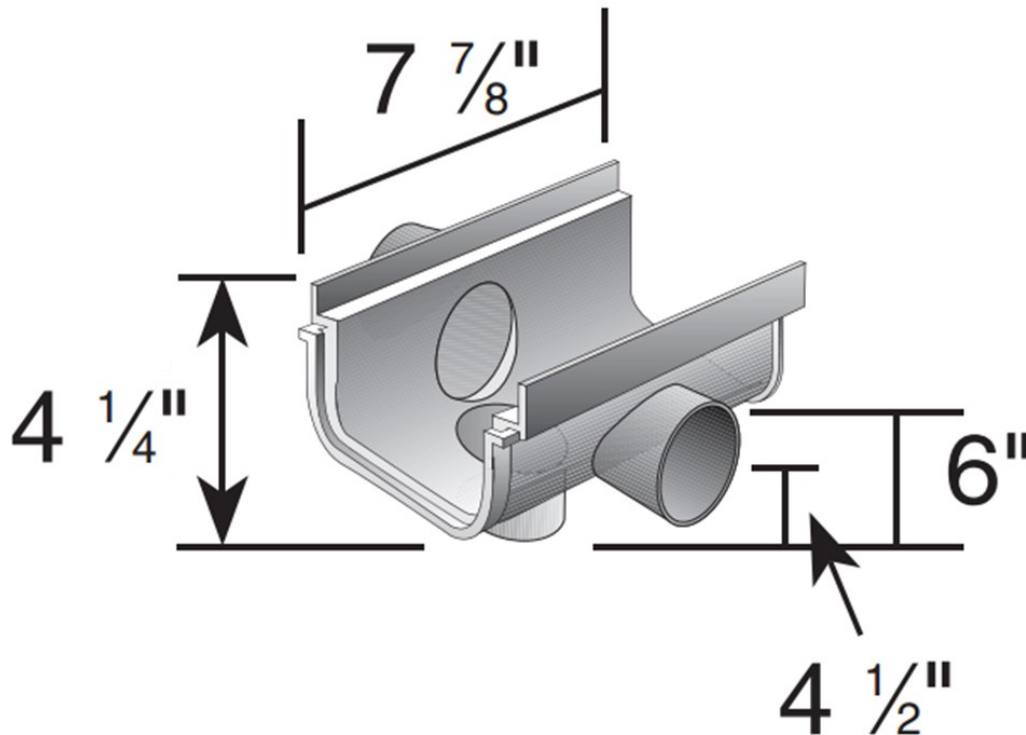

8" PRO SERIES SHALLOW PROFILE SIDE OUTLET

Material: UV Protected High Impact PVC

Colors: Gray (832)

Weight: 1.38 lbs each

Use with 8" Shallow Profile Pro Series Channels

Fits: Bottom: 3" & 4" Sewer and Drain fittings, 3" SDR-32.5 Class 125, & SDR-41 Class 100 pipe,

Sides: 1-1/2" SCH-40 pipe