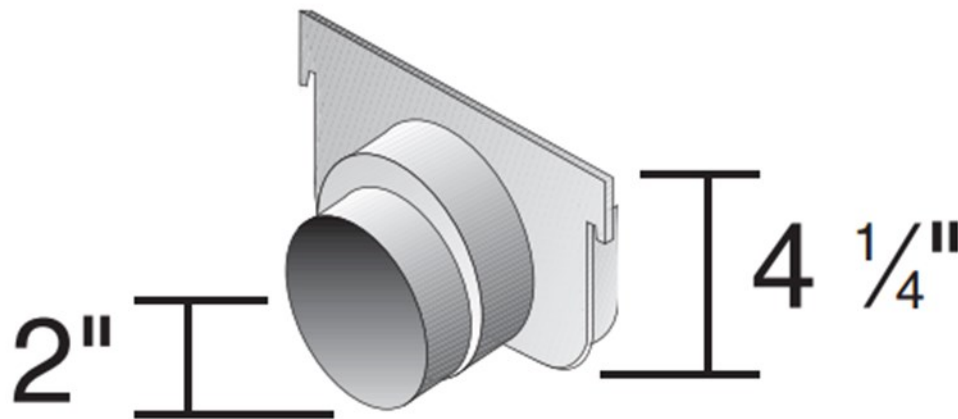

8" PRO SERIES SHALLOW PROFILE END CAP

Material: UV Protected High Impact PVC

Colors: Gray (831)

Weight: 0.49 lbs each

Use with 8" Shallow Profile Pro Series Channels

Fits: 3" Corrugated, SCH-40, Sewer ASTM-2729 pipe