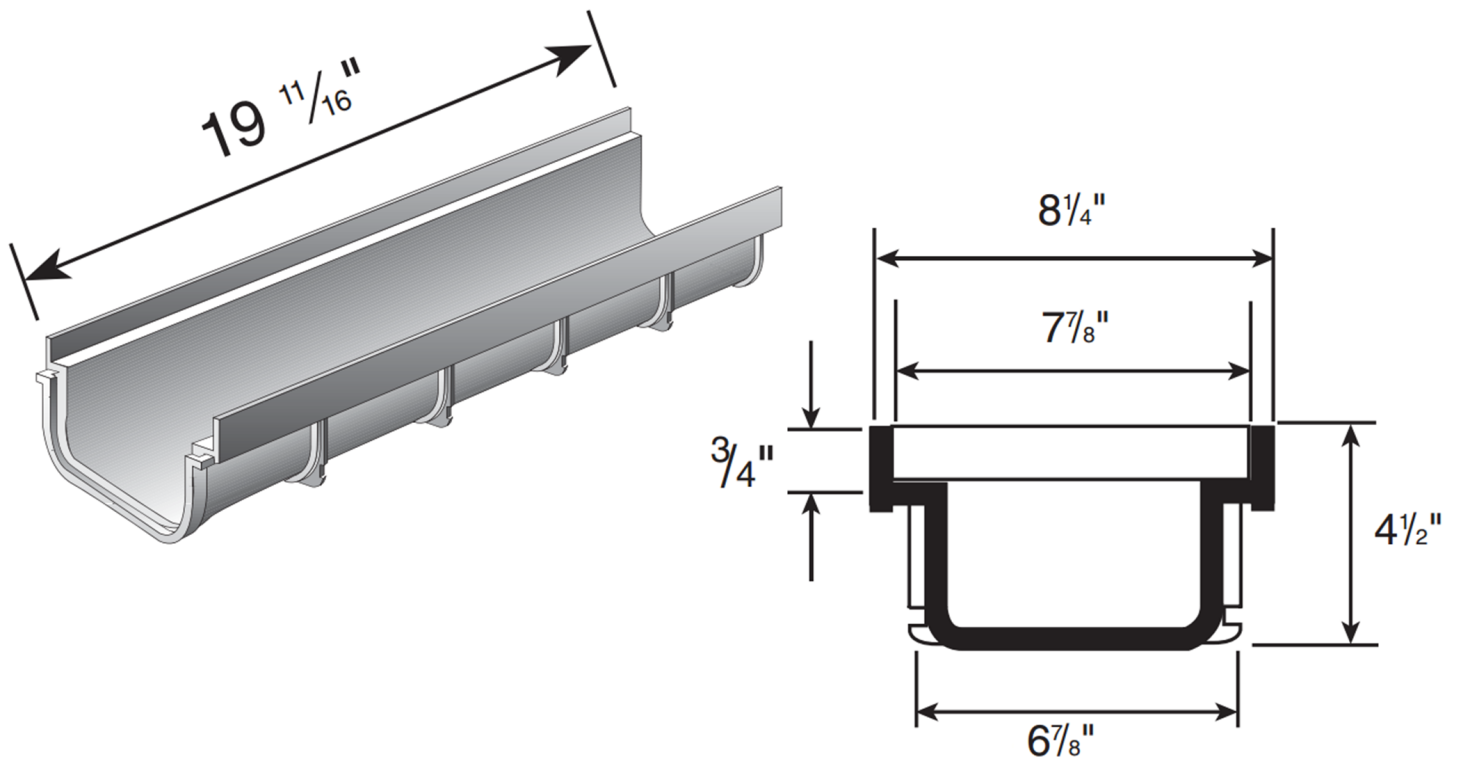

## 8" PRO SERIES CHANNEL SHALLOW PROFILE

Material: UV Protected PVC

Colors: Gray (830)

Weight: 2.00 lbs each

Interlocks with other Shallow Profile 8" Pro Series Channels.

Should be installed a minimum 1/8" below finished grade for non-traffic applications and 1/4" below finished grade for traffic applications.

Grate sold separately.