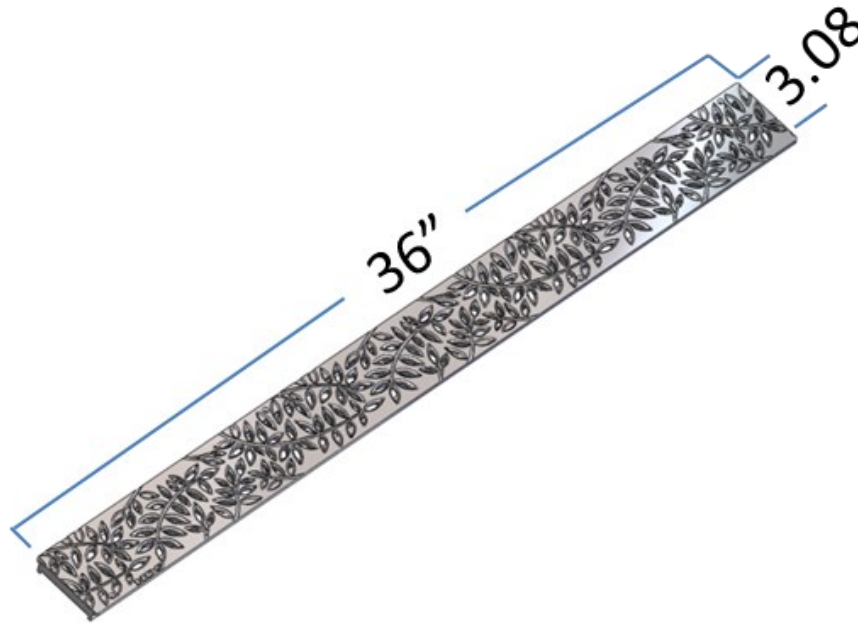

# **BOTANICAL 36" MINI CHANNEL DECORATIVE GRATE**

Material: Polypropylene  
Colors: Black (554), Gray (554GY), Green (554GR),  
Sand (554S)  
Fits: Use with NDS Mini Channel  
Opening: 16.32 in<sup>2</sup> open space  
Will accommodate 49.93 gallons per minute with 1/2"  
of head

### **ADA Compliance**

NDS provides a wide selection of grates that are compliant with the Americans with Disabilities Act. The [ADA Accessibility Guidelines For Buildings and Facilities](#) Section 4.5.4 specifies that ground and floor grates "shall have spaces no greater than 1/2 in (13 mm) wide in one direction."

Like to find out more about ADA compliance and NDS? Send us your question and we'd be happy to help.

WEIGHT = 0.852 LBS  
HEIGHT = 0.524  
ADA COMPLIANT