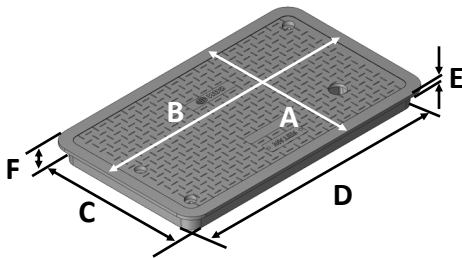

Total Weight: 24.70 lbs

Load rating:

Pedestrian & lawn care equipment

Includes 2 x stainless steel bolts and zinc washers

Box includes 3/8-16 brass nuts

**Made in USA**

**Made from 100% recycled materials**

Lid Dimensions	
A. Top width	15 1/8"
B. Top length	24 3/4"
C. Bottom width	13 9/16"
D. Bottom length	23"
E. Rim thickness	0.35"
F. Overall height	2 1/4"

Box Dimensions	
A. Top inside width	13 7/8"
B. Top inside length	23 3/8"
C. Top outside width	16"
D. Top outside length	25 1/2"
E. Bottom inside width	19 1/2"
F. Bottom inside length	29 1/8"
G. Bottom outside width	22 5/8"
H. Bottom outside length	32 1/4"
I. Height	12"