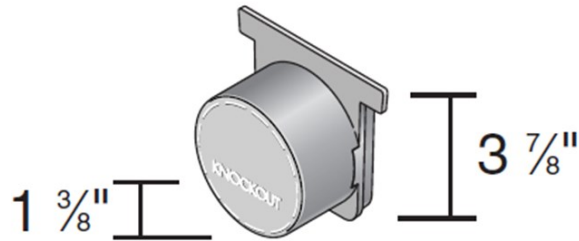

3" Pro Series Channel End Outlet and Cap

Part #: 713 Outlet /End
Cap #712 End Cap
Material: Grate PVC
Color: Light Gray (Grate)
Use for 3" Pro Series Channel
Fits with 3" Sewer/ Drain Fittings
Weight Per Each: 0.25 lbs.(#713) 0.10 lbs.
UV inhibitor