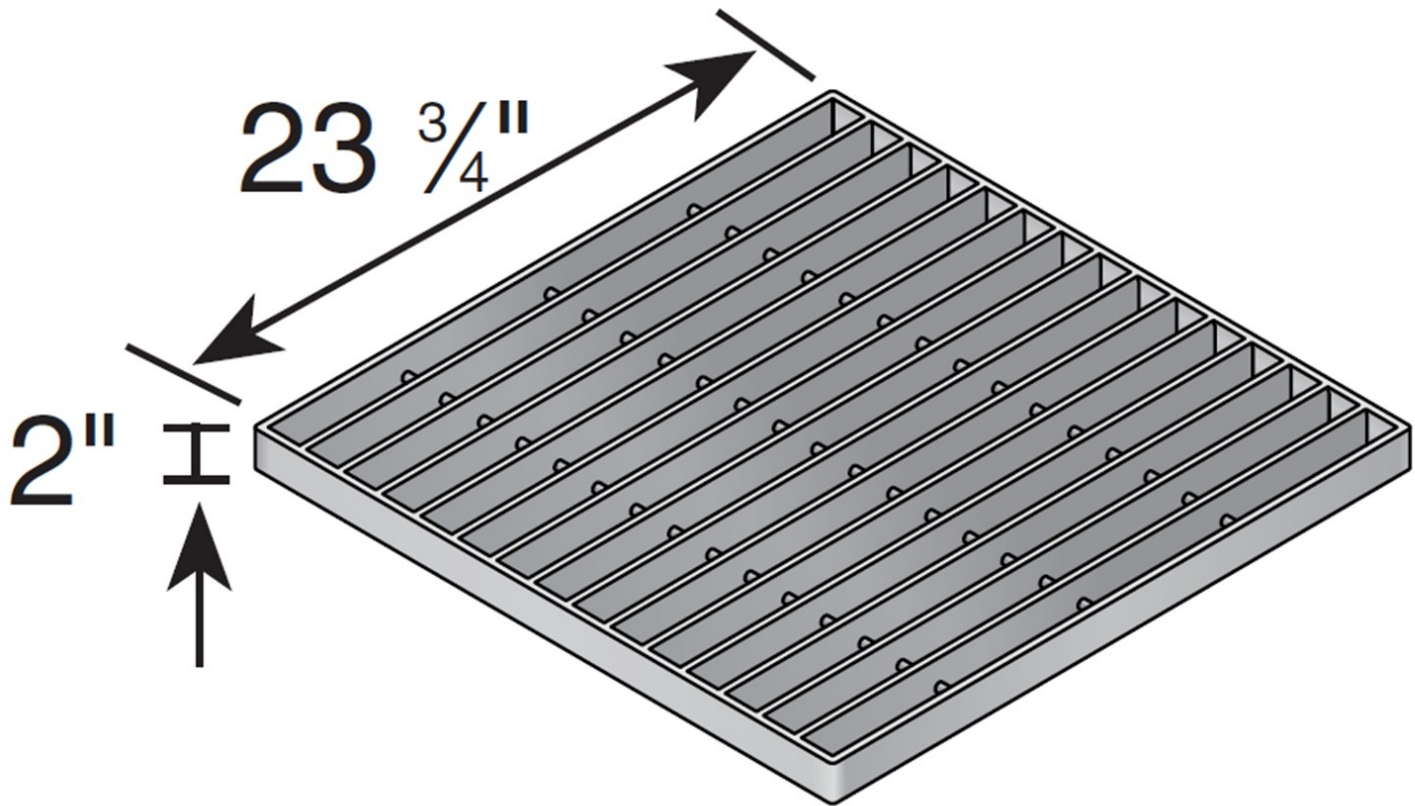

## 24" x 24" Galvanized Square Grate

## 1 <sup>1</sup>/<sub>4</sub>" Grate Opening

Part #: 2415  
Material: Galvanized Steel  
Color: Galvanized Steel  
Fits: Catch Basin #2400, #2404 and #2418.  
Grate Opening: 1-1/4"  
Open Surface Area: 332.06. Inches  
Head Pressure / Flow Rate:  
Head ( inches) - Max Flow  
1"= 1827.63 GPM  
1/2" = 1292.33 GPM  
Weight Per Each: 63 lbs.  
H-20 Load Rating