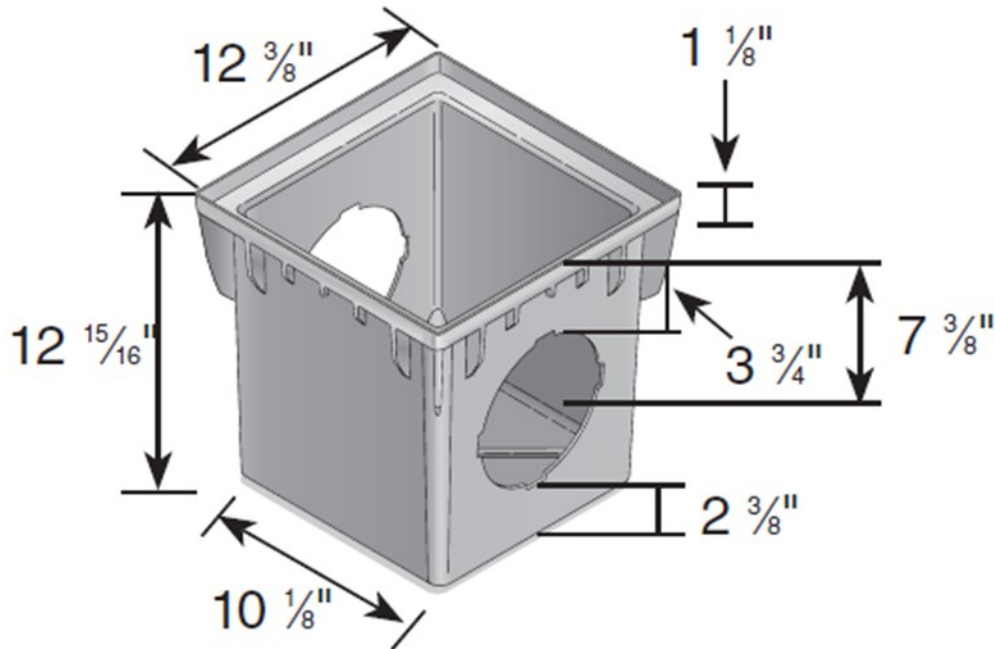

12" x 12" CATCH BASIN

- 1200BLKIT- Catch basin with 2 openings
- 1200- Catch basin with two openings
- 1203- Catch basin with 3 openings
- 1204- Catch basin with 4 openings

Material: Polypropylene

Colors: Black (1200BLKIT, 1200, 1203, 1204)

Fits: Requires either part # 1206, #1242, # 1243, #1245, #1266, or # 1889 Universal Outlet for each opening.

Bottom cutout may be used for additional outlet.