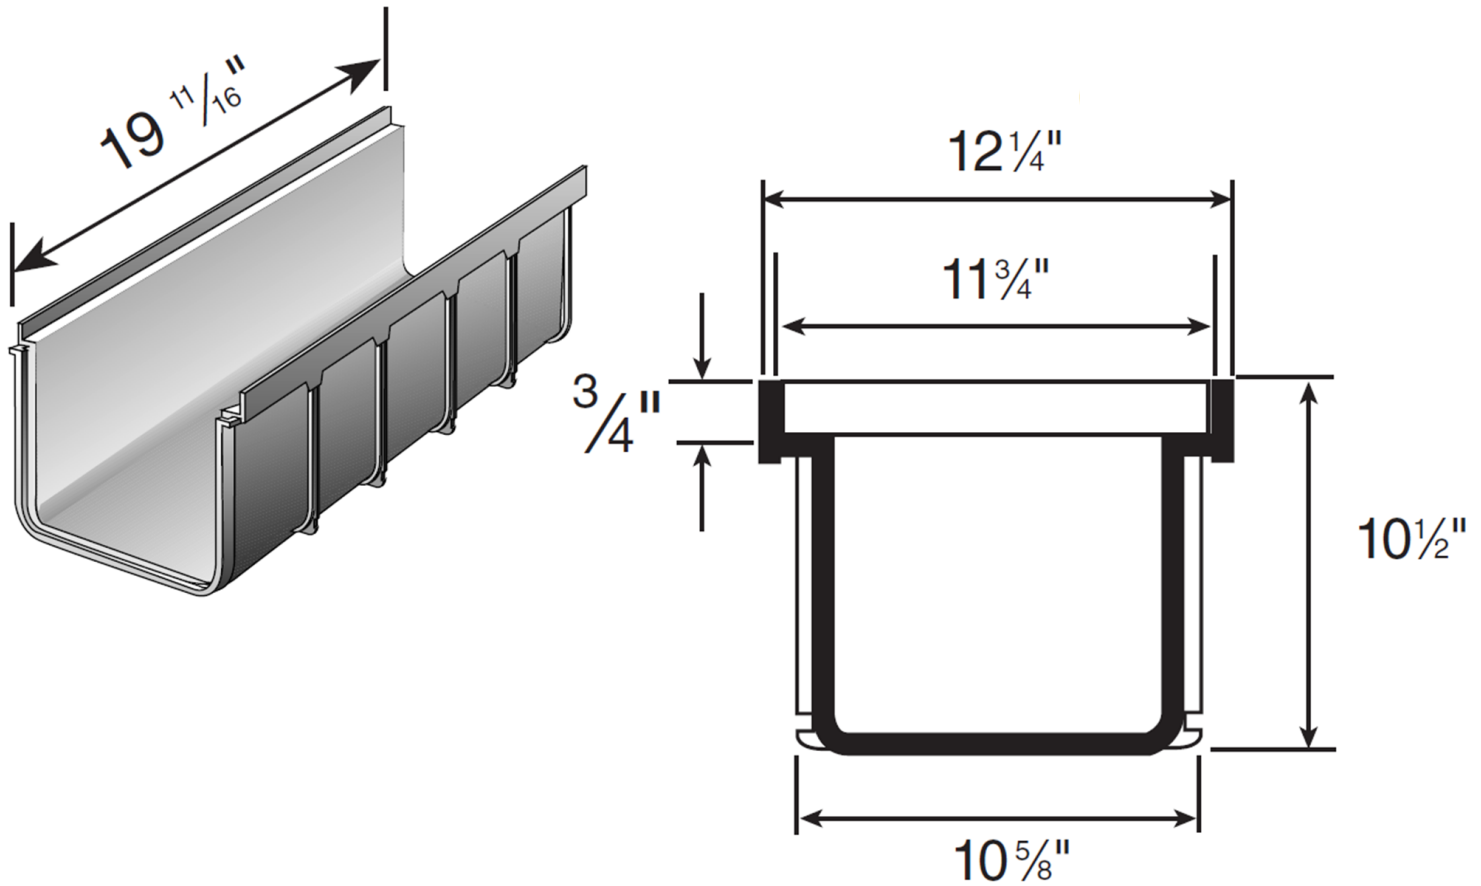

12" x 20" Deep Profile Channel Drain

Part #: 843
Material: High Impact PVC
Color: Light Gray
Use with 12"x 20" Grates
UV inhibitor
Weight Per Each: 6.25 lbs.