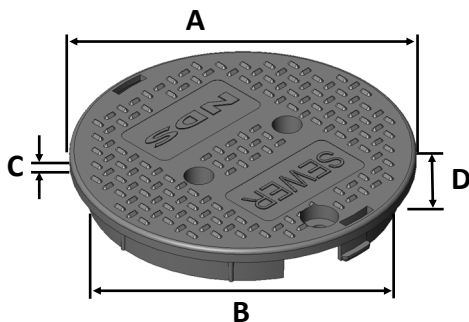

111C

Series: Standard Series

Material: HDPE

Lid Color: Green

Lid Marking: Irrigation Control Valve

Lid Weight: 0.75 lbs

Load rating:

Pedestrian & lawn care equipment

Made in the USA

Lid Dimensions	
A. Top diameter	9 1/2"
B. Bottom diameter	8 11/16"
C. Rim thickness	1/2"
D. Overall height	1 3/8"